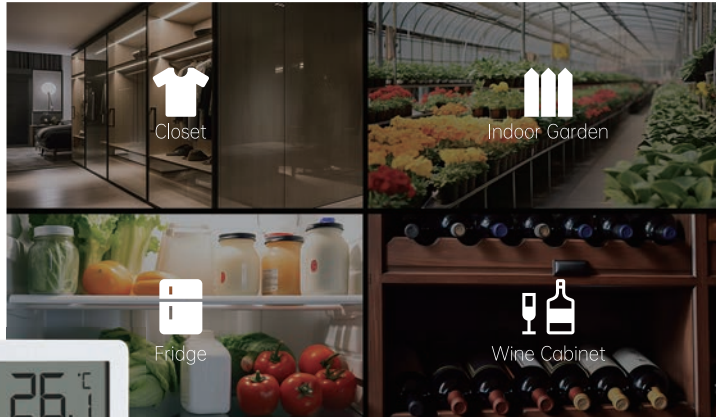

BLE Accessories

Contact Sensor
Compact Size | Cell Battery