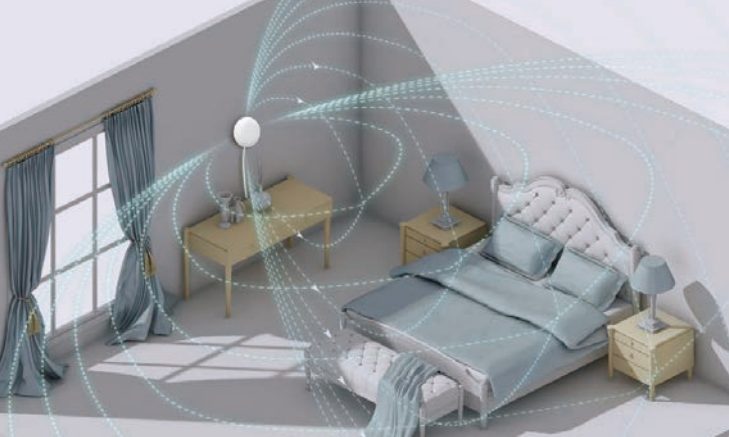

3-in-1 Hybrid 24GHz Presence Sensor

eMotion Pro

24GHz mmWaveRadar Presence | Brightness | Motion2MQTT | IR Blaster

2nd-Gen
Radar Tech

Wide
Range

Long-Range
IR Blaster

Intrusion
Alert

Data
Exporting

MQTT
HA Sync