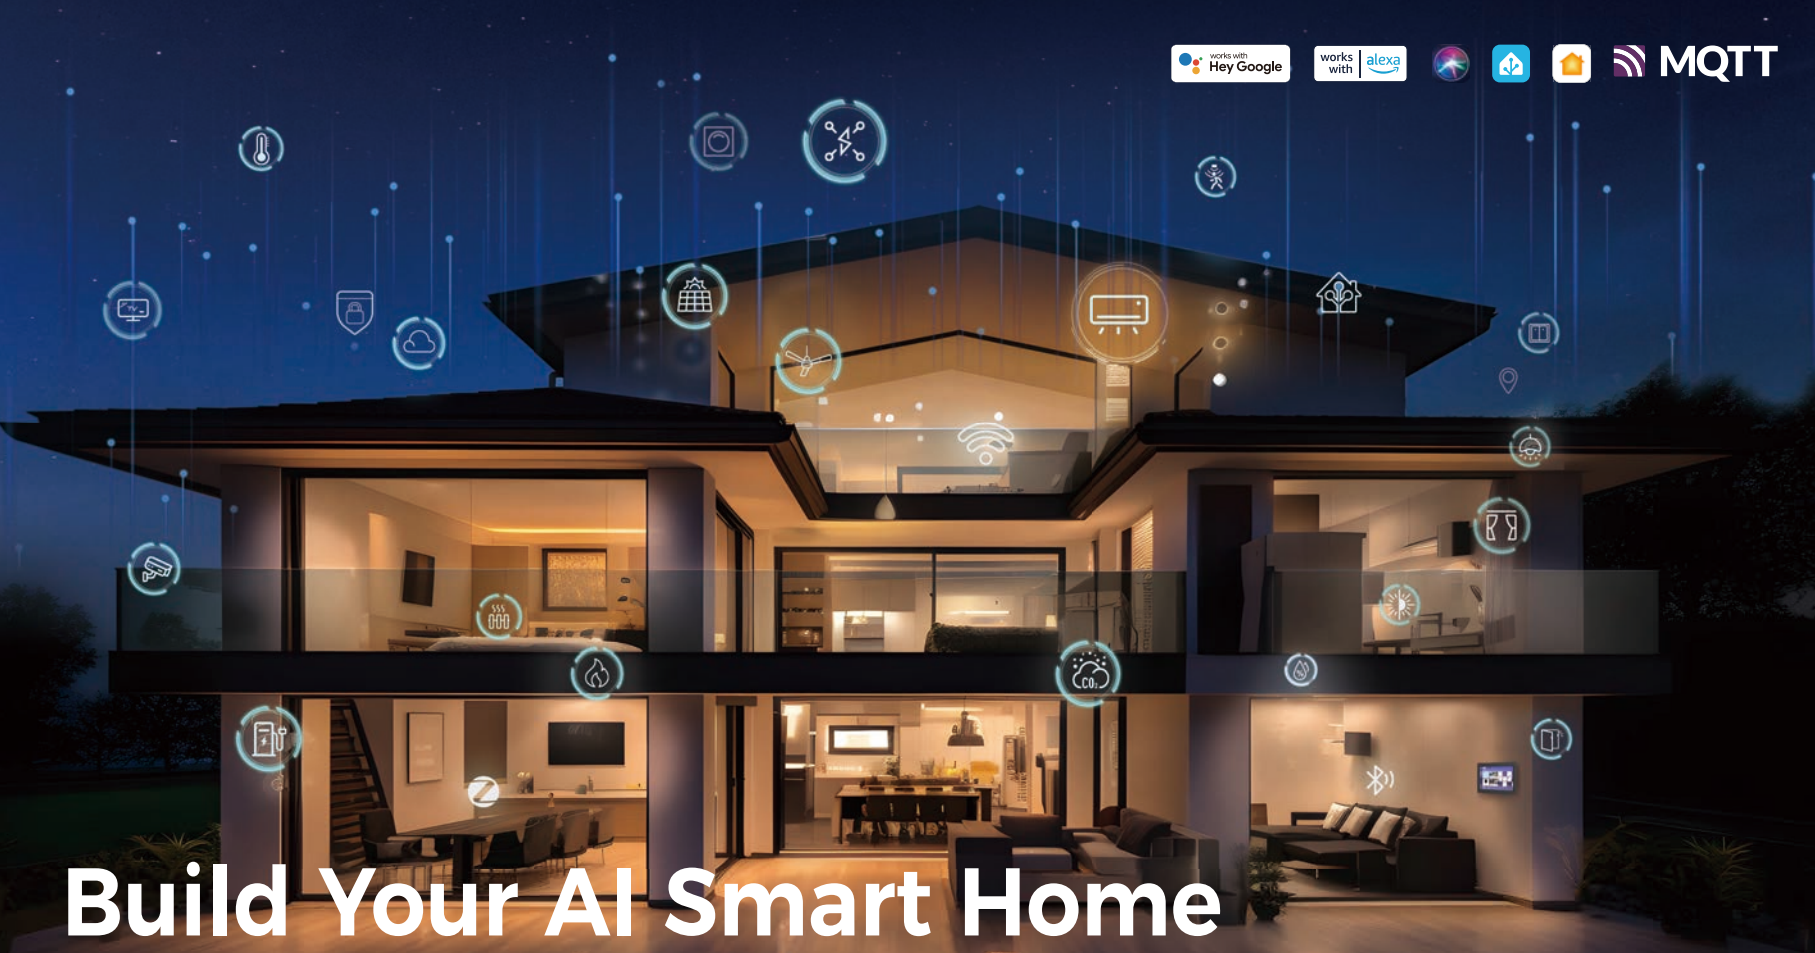

MQTT

Build Your AI Smart Home

AI Home Gateway | Presence Sensor | Universal Remote | BLE Accessories
Energy Management | Whole-Home Smart

LinknLink

About LinknLink

With deep experience in smart home and IoT industry, LinknLink is specialized and leading in innovative smart solutions for homes, commercial buildings and industrial applications, benefiting people with real comfort, easy and fun living as well as great savings on energy consumption and labor cost.

AI Home Gateways

- Native support of 9 protocols (LinknLink, Tuya, BroadLink, zigbee, Matter, MQTT, RTSP, ONVIF, Modbus)
- Supports 2000+ smart home brands added natively or synced from HA
- Works with Alexa, Google Home, Siri and HomeKit for all devices
- Entirely local control and automations - No Internet connection required
- Remote control via LinknLink, Alexa or Google Home App - No additional cost
- Digital photo frame for playing pictures/videos from SD card, USB drive or cloud storage
- Flexible expandability for Android/Linux apps through add-on store
- AI home energy management to reduce your electricity bills
- AI space feature for ultimate comfort with unattended automations