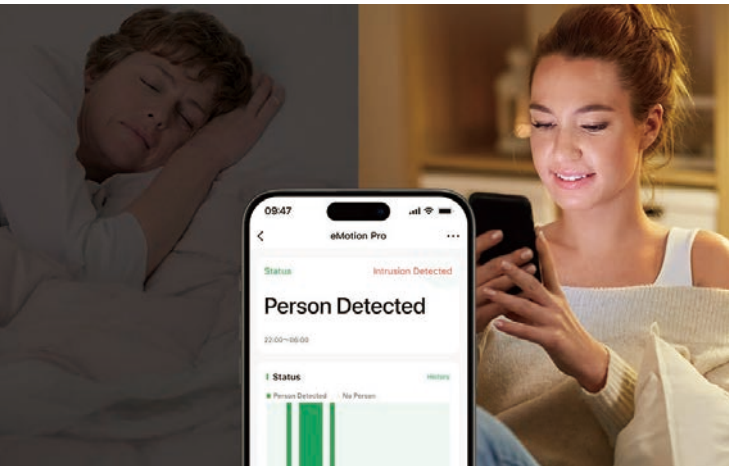

UP TO 40m²

- 4-zone geo-fencing detection with anti-interference
- Real-time positioning with max 4-person headcount
- Downloadable 3-year history records with in/out & zone tracking
- Built-in long-range IR blaster with auto-matching and manual learning
- Integrated brightness sensor
- Integrated temperature and humidity sensor
- Works with Alexa, Google Home, Matter, HomeKit & SmartThings
- Supports MQTT for Home Assistant
- BLE hub for extended connectivity with max 20 BLE sensors
- Optional with fall-detection feature for enhanced elderly care

3-in-1 Hybrid 24GHz Presence Sensor

eMotion Pro

24GHz mmWaveRadar Presence | Brightness | Motion2MQTT | IR Blaster

2nd-Gen
Radar Tech

Wide
Range

Long-Range
IR Blaster

Intrusion
Alert

Data
Exporting

MQTT
HA Sync

- 4-zone detection by 8 distance ranges
- Downloadable 3-year history records with in/out and zone tracking
- Built-in long-range IR blaster with auto-matching and manual learning
- Integrated brightness sensor
- Compatible with Alexa and Google Home
- Supports MQTT for Home Assistant