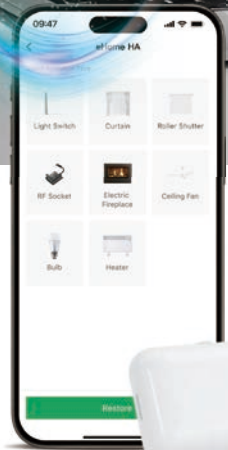

Electric Fireplace

Heater

Ceiling Fan

RF Socket

Light Switch

RF Bulb

Curtain Roller Shutter Motor

Connectivity WiFi 2.4GHz 802.11 b/g/n
Bluetooth