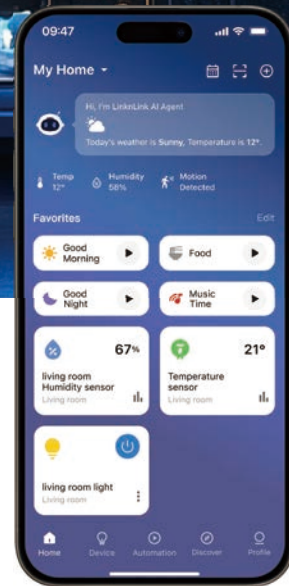

Door Lock
Slimmest | NFC | Voice | Dynamic Pin | Sharing | Long Battery Life

Curtain Robot
Fit Any Rail | Heavy Load | Auto-Stop

Finger Robot
Different Finger Types | Heavy Load | Push or Pull

One App for All

Whole-Home Smart

Zigbee 3.0

All Categories

AI Automation

Save Energy

Smarter & Easier

Curtain Motor Controller

Curtain Robot

Motion Sensor

Smoke Detector

Light Switch

Siren

Smart Bulb

Door Lock

Switch Module

Automate Device Management for Your Vacation Rental