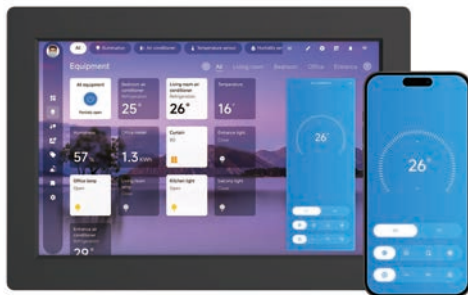

Intelligent Super Gateway with Touch Screen

iSG Display Max

Home Assistant | Zigbee | Tuya | Matter | MQTT | Entirely Local
Photo Frame | Touch Screen

8-Core CPU

Built-In zigbee

USB-A/
USB-C

Add-Ons

Energy Management

Touch Screen

Media Center

Screen Auto ON/OFF