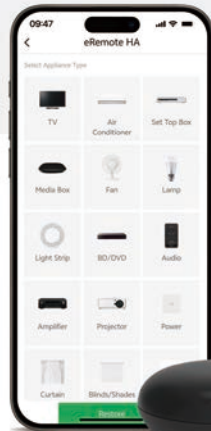

Connectivity WiFi 2.4GHz 802.11 b/g/n
Bluetooth
Power Input USB-C 5V/1A
Radio Frequency IR 38kHz
Control Range 15m line-of-sight (max)

Smart IR Universal Remote

eRemote HA

IR Brands List | Auto Matching | Manual Learning | Cloud Program List | IR2MQTT

- IR control for TV, AC, STB, audio, and other devices
- Cloud IR database with 22 device types, 2,000+ brands, and 500,000+ models
- Supports manual IR learning for custom devices
- Preset TV operators and channel lists for easy access
- Timed schedules and automation
- Works with Alexa and Google Home for voice control
- Supports MQTT for easy syncing with Home Assistant