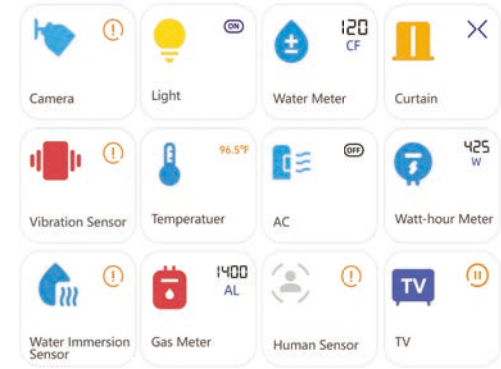

Automate Device Management for Your Vacation Rental

You're just minutes away from automating your Airbnb device management. Experience enhanced efficiency, boosted security, and significant energy and cost savings - all with minimal effort.